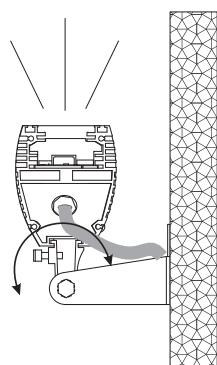

### Wymiary / Dimensions / Размеры

FASAD WALL LED

∅ [mm]	A (mm)	B (mm)	H (mm)
650/1100	364	62	114
1300/2200	619	62	114
4400	1180	62	114

TYP	PWM	LED	∅ [mm]	
FASAD WALL LED NARROW	4 W	LED	650	■
FASAD WALL LED MEDIUM	4 W	LED	650	■
FASAD WALL LED FLOOD	4 W	LED	650	■
FASAD WALL LED NARROW	7 W	LED	1100	■
FASAD WALL LED MEDIUM	7 W	LED	1100	■
FASAD WALL LED FLOOD	7 W	LED	1100	■
FASAD WALL LED NARROW	9 W	LED	1300	■
FASAD WALL LED MEDIUM	9 W	LED	1300	■
FASAD WALL LED FLOOD	9 W	LED	1300	■
FASAD WALL LED NARROW	14 W	LED	2200	■
FASAD WALL LED MEDIUM	14 W	LED	2200	■
FASAD WALL LED FLOOD	14 W	LED	2200	■
FASAD WALL LED NARROW	28 W	LED	4400	■
FASAD WALL LED MEDIUM	28 W	LED	4400	■
FASAD WALL LED FLOOD	28 W	LED	4400	■