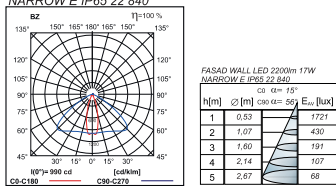

### Wymiary / Dimensions / Размеры

FASAD WALL LED

∅ [mm]	A (mm)	B (mm)	H (mm)
650/1100	364	62	114
1300/2200	619	62	114
4400	1180	62	114

TYP	PWM	LED	∅ [mm]	
FASAD WALL LED NARROW	4 W	LED	650	■
FASAD WALL LED MEDIUM	4 W	LED	650	■
FASAD WALL LED FLOOD	4 W	LED	650	■
FASAD WALL LED NARROW	7 W	LED	1100	■
FASAD WALL LED MEDIUM	7 W	LED	1100	■
FASAD WALL LED FLOOD	7 W	LED	1100	■
FASAD WALL LED NARROW	9 W	LED	1300	■
FASAD WALL LED MEDIUM	9 W	LED	1300	■
FASAD WALL LED FLOOD	9 W	LED	1300	■
FASAD WALL LED NARROW	14 W	LED	2200	■
FASAD WALL LED MEDIUM	14 W	LED	2200	■
FASAD WALL LED FLOOD	14 W	LED	2200	■
FASAD WALL LED NARROW	28 W	LED	4400	■
FASAD WALL LED MEDIUM	28 W	LED	4400	■
FASAD WALL LED FLOOD	28 W	LED	4400	■