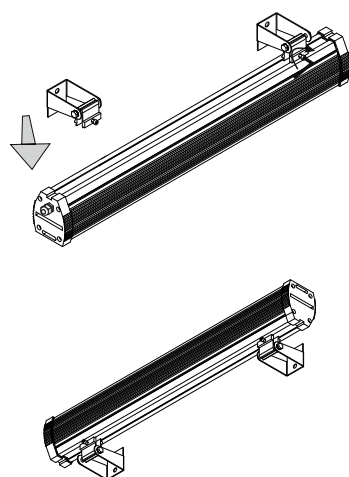

### Wymiary / Dimensions / Размеры

FASAD WALL LED

∅ [mm]	A (mm)	B (mm)	H (mm)
650/1100	364	62	114
1300/2200	619	62	114
4400	1180	62	114

TYP	PWM	LED	∅ [mm]	
FASAD WALL LED NARROW	4 W	LED	650	■
FASAD WALL LED MEDIUM	4 W	LED	650	■
FASAD WALL LED FLOOD	4 W	LED	650	■
FASAD WALL LED NARROW	7 W	LED	1100	■
FASAD WALL LED MEDIUM	7 W	LED	1100	■
FASAD WALL LED FLOOD	7 W	LED	1100	■
FASAD WALL LED NARROW	9 W	LED	1300	■
FASAD WALL LED MEDIUM	9 W	LED	1300	■
FASAD WALL LED FLOOD	9 W	LED	1300	■
FASAD WALL LED NARROW	14 W	LED	2200	■
FASAD WALL LED MEDIUM	14 W	LED	2200	■
FASAD WALL LED FLOOD	14 W	LED	2200	■
FASAD WALL LED NARROW	28 W	LED	4400	■
FASAD WALL LED MEDIUM	28 W	LED	4400	■
FASAD WALL LED FLOOD	28 W	LED	4400	■